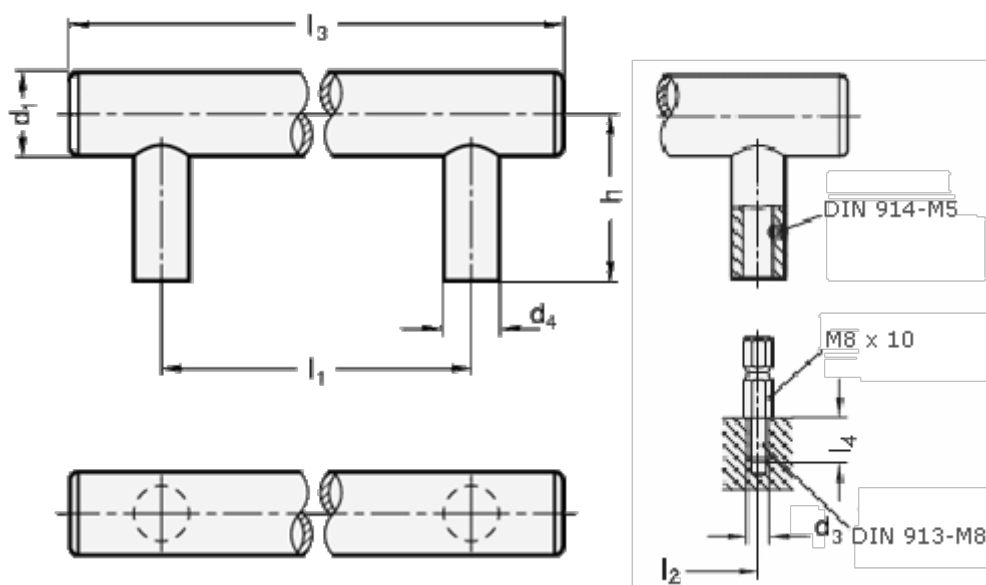

Article number: 20666730M8500E

Description: E+G St. steel tubular handle GN 666.7-30-M8-500-E  
E - with stainless steel cap, mountet from the front

## Measures

d1 = 30

d3 = M8

d4 = 20

h = 60

l1 +/-0.5 = 500

l2 = 500

l3 = 565

l4 = 15

t min = 15